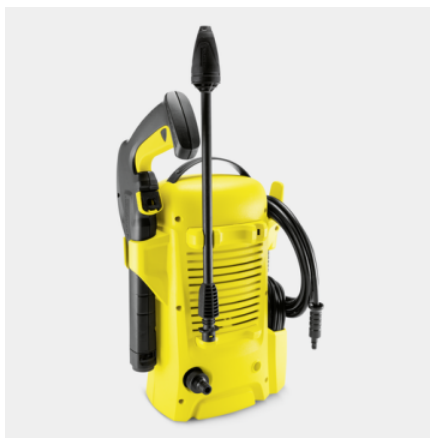

## K 2 OPP \*GB

The K 2 Universal Edition pressure washer is designed for occasional use and reliably removes light dirt around the home.

### Equipment

<b>High-pressure gun</b>		G 120 Q
<b>Dirt Blaster</b>		■
<b>High-pressure hose</b>	<b>m</b>	3
<b>Integrated water filter</b>		■
<b>Adapter for A3/4" garden hose connector</b>		■

■ Included in the scope of supply.

## Integrated cable slot

- Power cable can be stowed away neatly and in a space-saving manner.